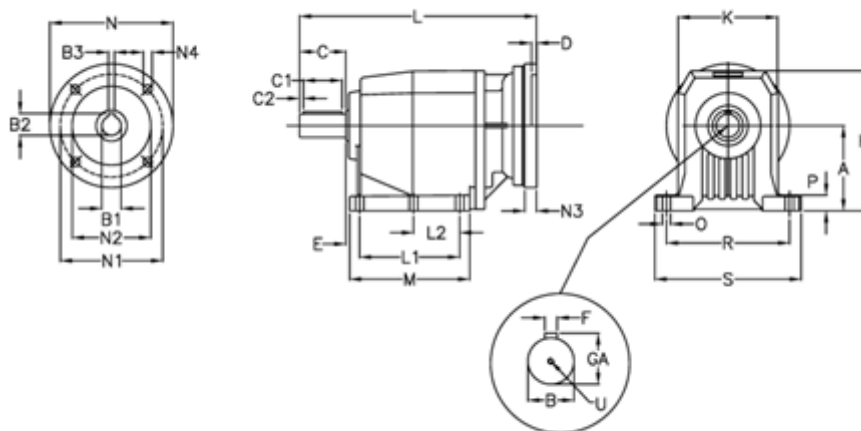

Article number: 40600801381255
 Description: Helical gearbox
 C802P-13,8-P160B5

Measures

A = 250	D = 6.0	L2 = 0.0	P = 35
B = 80	E = 33	M = 277.0	R = 370
B1 = 42	F = 22	N = 350	S = 440
B2 = 45.3	GA = 85.0	N1 = 300	U = M20x42
B3 = 12	H = 420	N2 = 250	
C = 140	K = 320	N3 = 23	
C1 = 110	L = 635.0	N4 = 18	
C2 = 15	L1 = 210.0	O = 26	